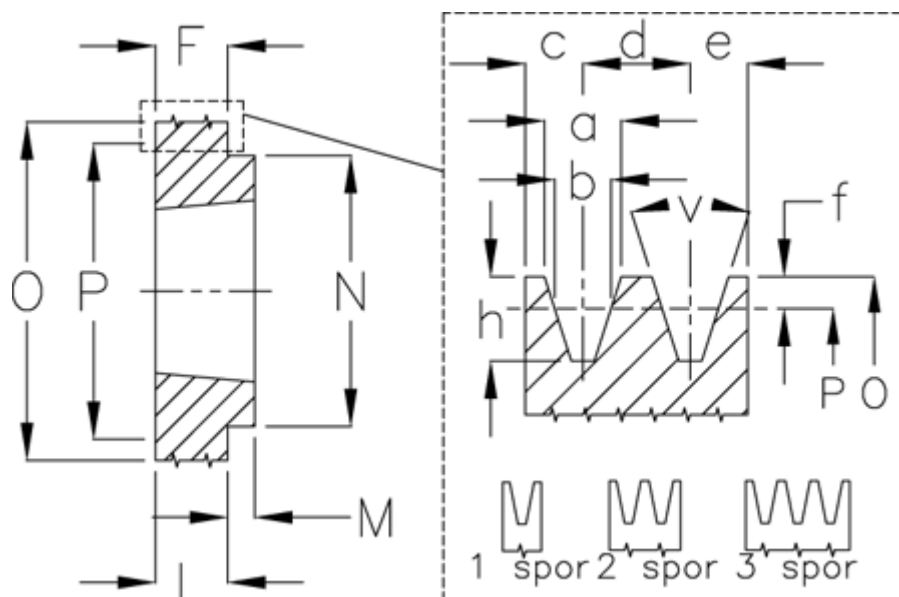

Article number: 604111018002

Description: V-belt pulley SPB 180/2 TL2517

## Measures

a	= 16.3	For bush	= 2517	P	= 180
b	= 14.0	h	= 17.5	Type	= SPB
Bush $\zeta$ max	= 60	J	= -	v	= 34 grader
c	= 12.5	L	= 45		
d	= 19.0	m	= 1		
e	= 12.5	N	= 120		
f	= 3.5	Number of ribs	= 2		
F	= 44	O	= 187.0		